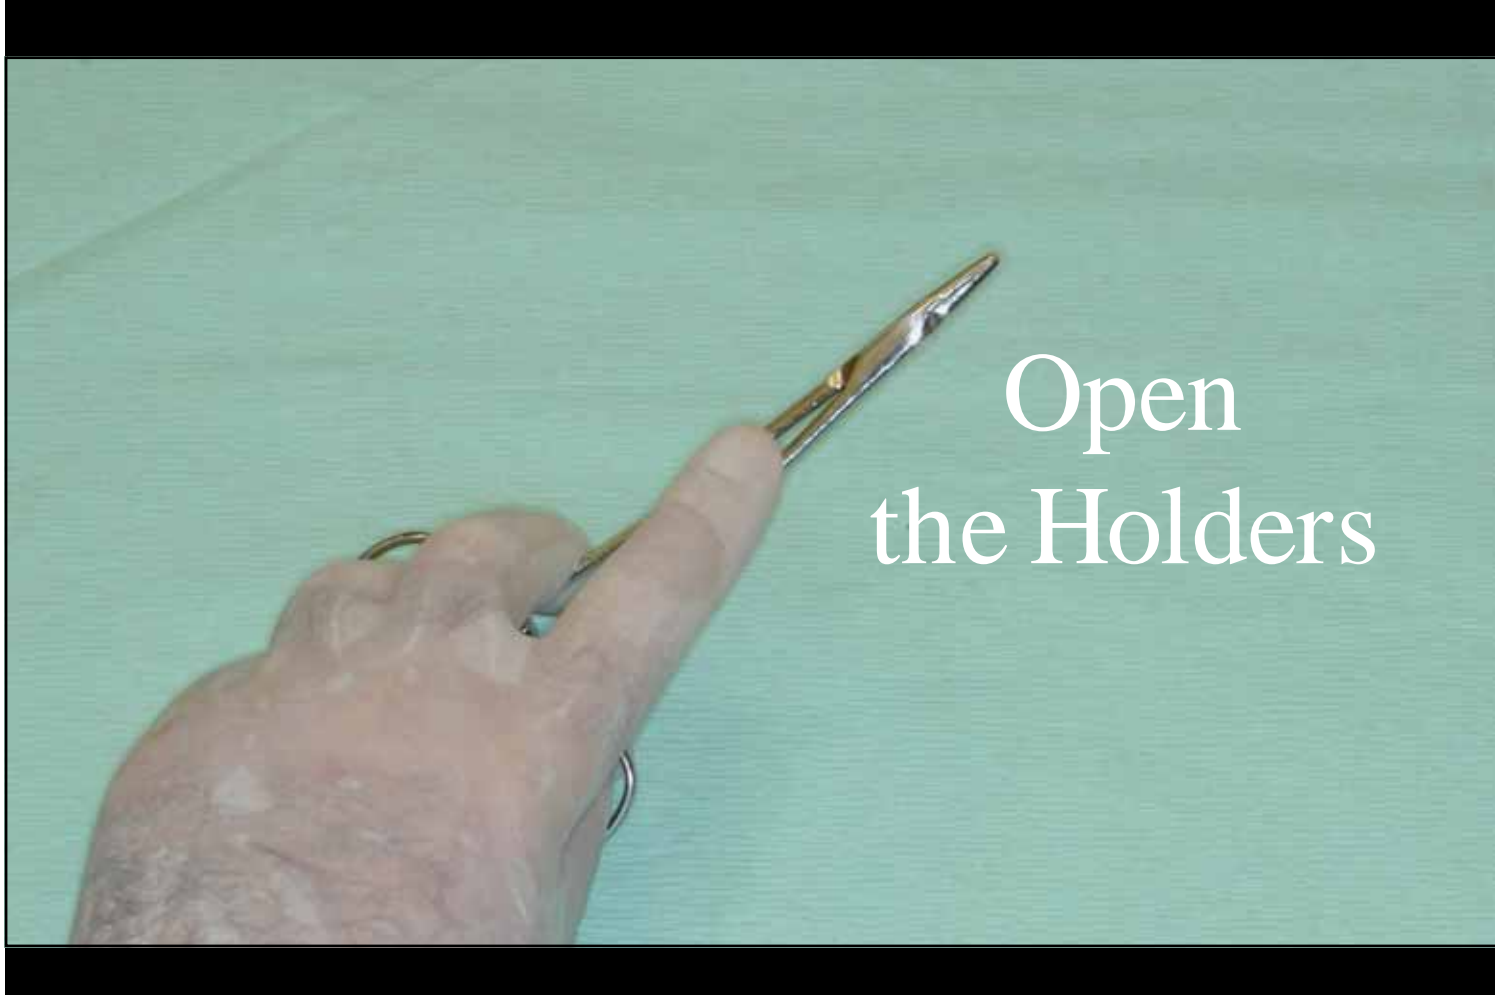

Close
the Holders

Open
the Holders

A close-up photograph of a hand holding a pair of surgical forceps. The hand is positioned on the left side of the frame, with the thumb and index finger gripping the handles of the forceps. The forceps are held in a way that their tips are pointing towards the upper right. The background is a solid, light teal color. The entire image is framed by a black border.

Close
the Holders

Open
the Holders

A close-up photograph of a hand holding a pair of surgical forceps. The hand is positioned on the left side of the frame, with the thumb and index finger gripping the handles of the forceps. The forceps are held in a way that the tips are pointing towards the upper right. The background is a solid, light green color. The text "Close the Holders" is overlaid on the right side of the image in a white, serif font.

Close
the Holders

Open
the Holders

A close-up photograph of a hand holding a pair of surgical forceps. The hand is positioned on the left side of the frame, with the thumb and index finger gripping the handles of the forceps. The forceps are held in a way that their tips are pointing towards the upper right. The background is a solid, light green color. The entire image is framed by a black border.