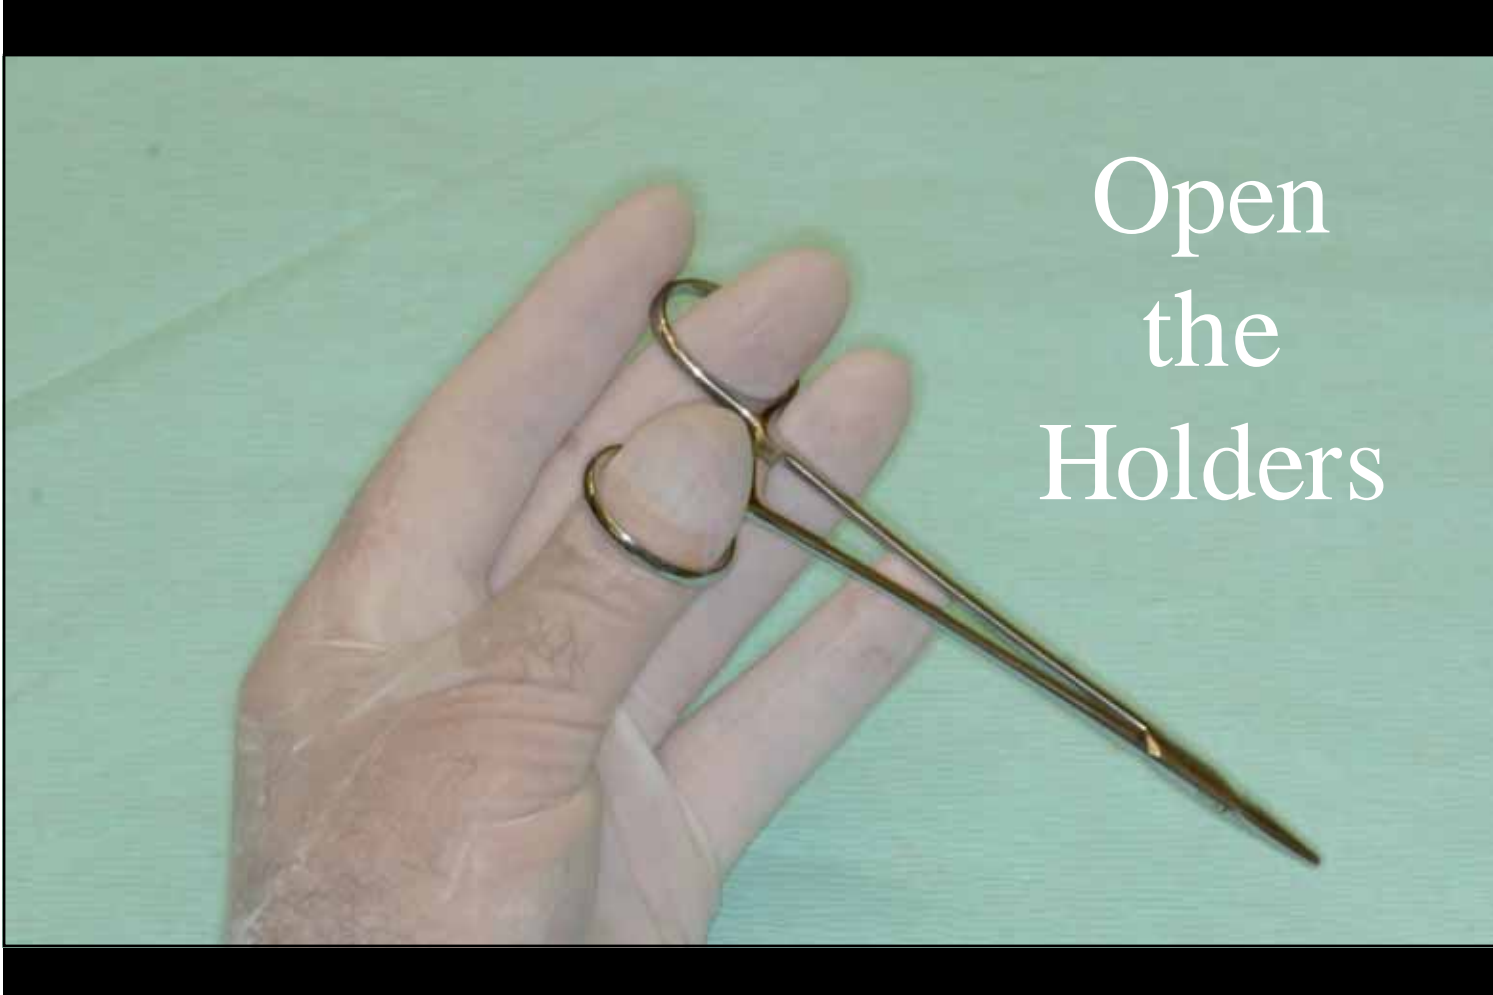

Close
the Holders

Open
the Holders

A close-up photograph of a hand holding a pair of surgical forceps. The hand is positioned on the left side of the frame, with the thumb and index finger gripping the handles of the forceps. The forceps are held in a way that the tips are pointing towards the upper right. The background is a solid, light teal color. The text "Close the Holders" is overlaid on the right side of the image in a white, serif font.

Close
the Holders

Or Left Handed

Reverse
Surgical
Grip

Open
the
Holders

Close
the
Holders

Open
the
Holders

Close
the
Holders

Open
the
Holders