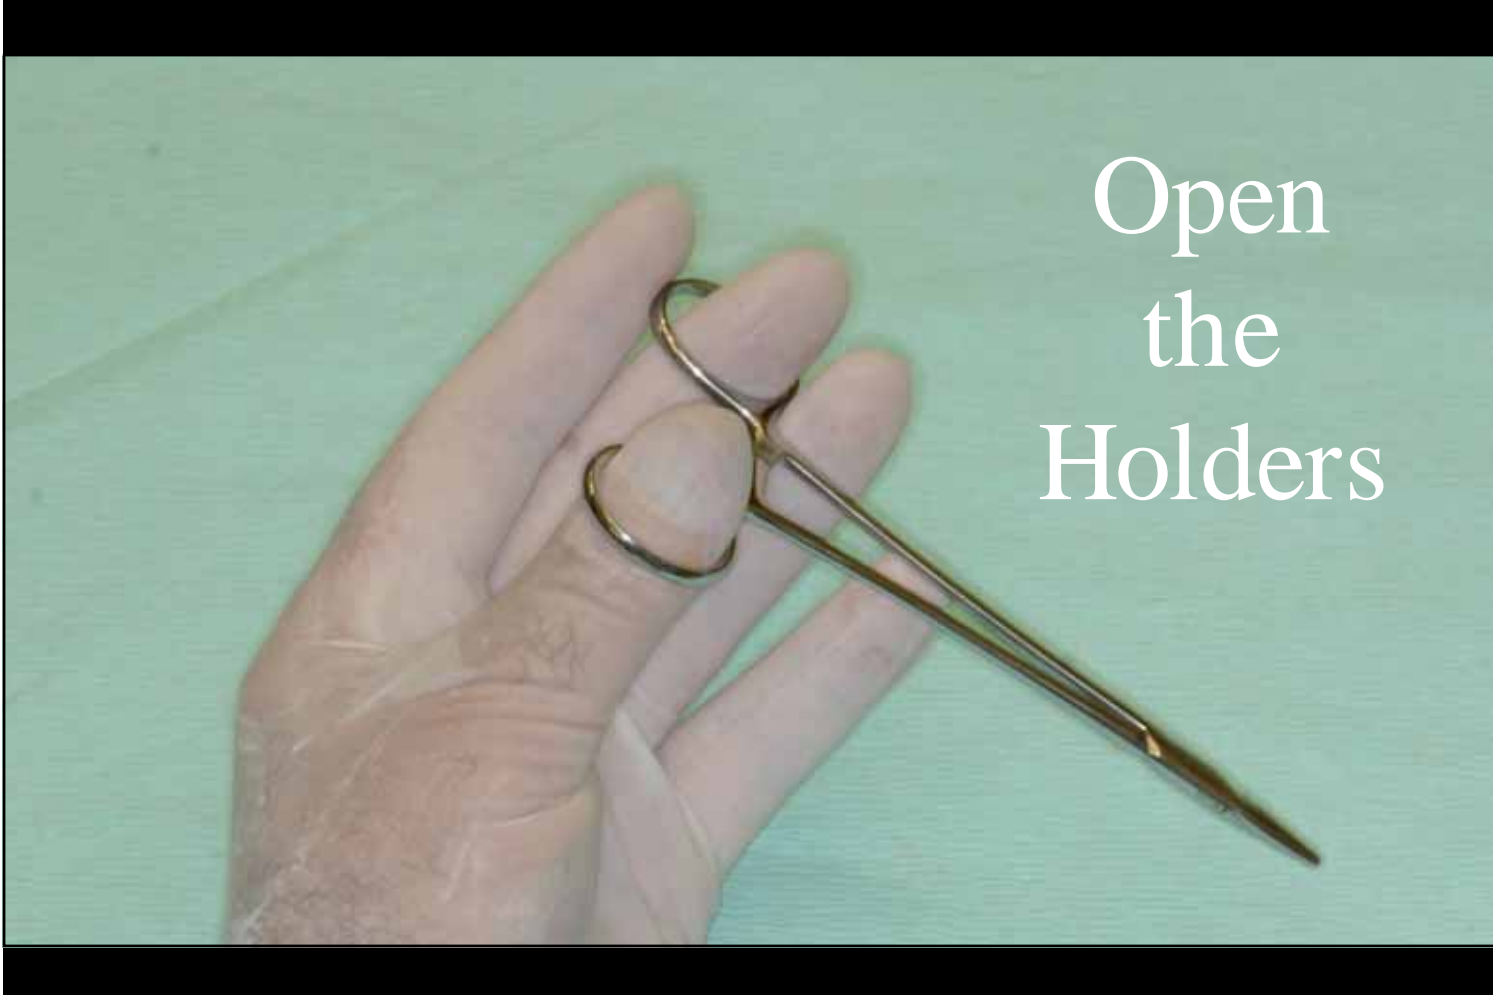

Open
the
Holders