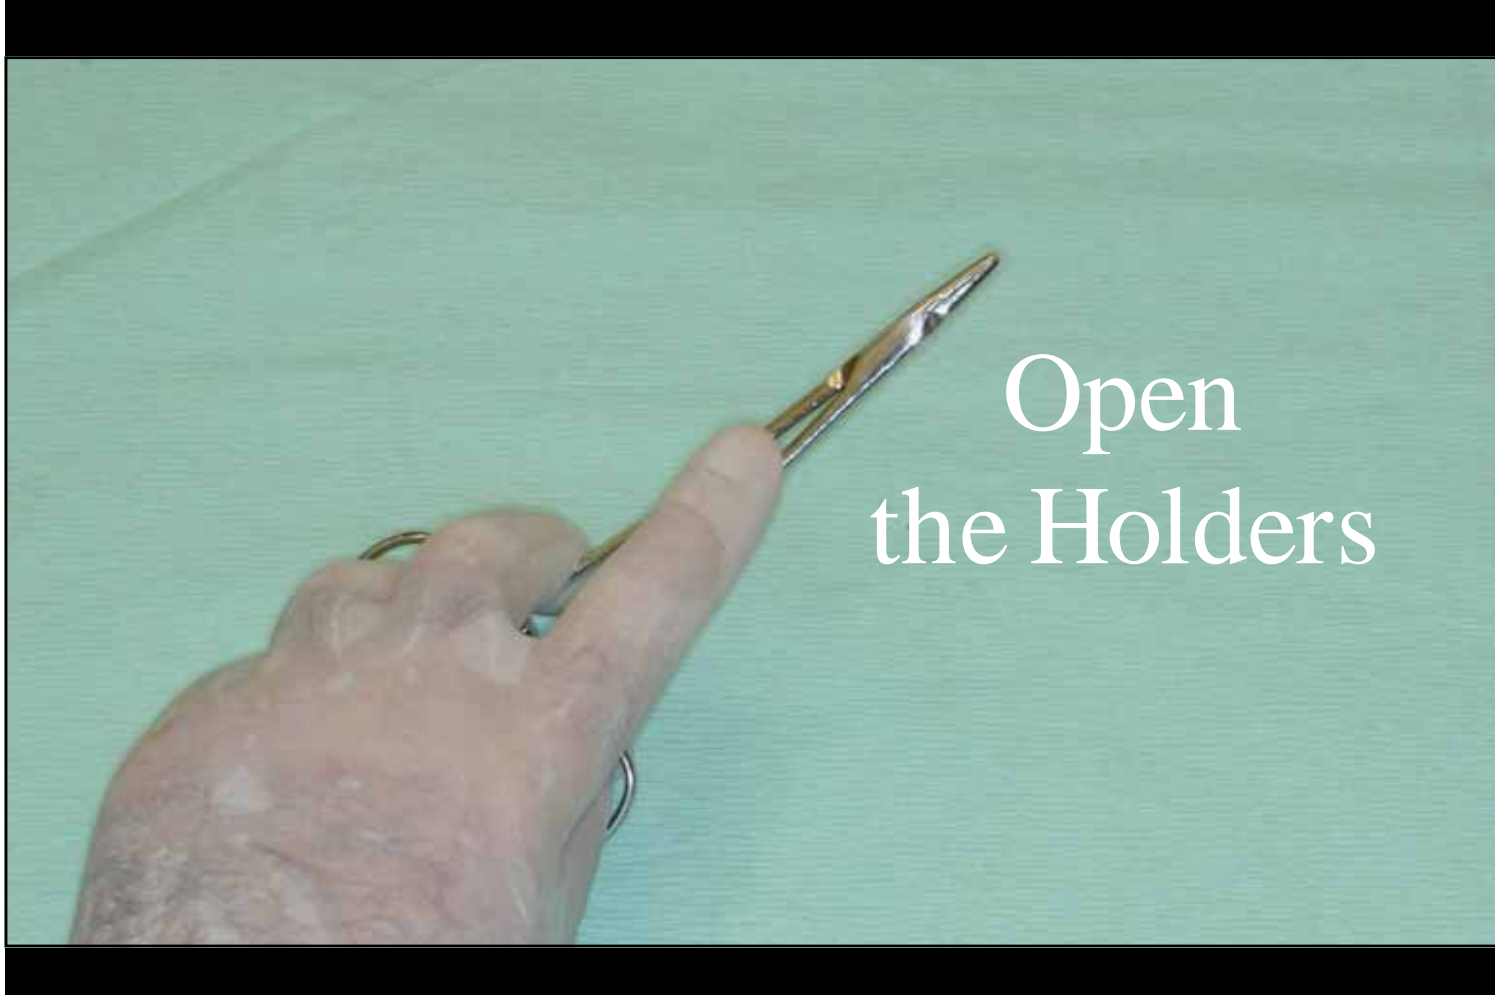

Close
the Holders

Open
the Holders

A close-up photograph of a hand holding a pair of surgical forceps. The hand is positioned on the left side of the frame, with the thumb and index finger gripping the handles of the forceps. The forceps are held in a way that the tips are pointing towards the upper right. The background is a solid, light green color. The text "Close the Holders" is overlaid on the right side of the image in a white, serif font.

Close
the Holders

Open
the Holders

A close-up photograph of a hand holding a pair of surgical forceps. The hand is positioned on the left side of the frame, with the thumb and index finger gripping the handles of the forceps. The forceps are held in a way that their tips are pointing towards the upper right. The background is a solid, light teal color. The entire image is framed by a black border.

Close
the Holders

Open
the Holders

A close-up photograph of a hand holding a pair of surgical forceps. The hand is positioned on the left side of the frame, with the thumb and index finger gripping the handles of the forceps. The forceps are held in a way that their tips are pointing towards the upper right. The background is a solid, light green color. The entire image is framed by a black border.

Close
the Holders

Open
the Holders

A close-up photograph of a hand holding a pair of surgical forceps. The hand is positioned on the left side of the frame, with the thumb and index finger gripping the handles of the forceps. The forceps are held in a way that the tips are pointing towards the upper right. The background is a solid, light teal color. The text "Close the Holders" is overlaid on the right side of the image in a white, serif font.