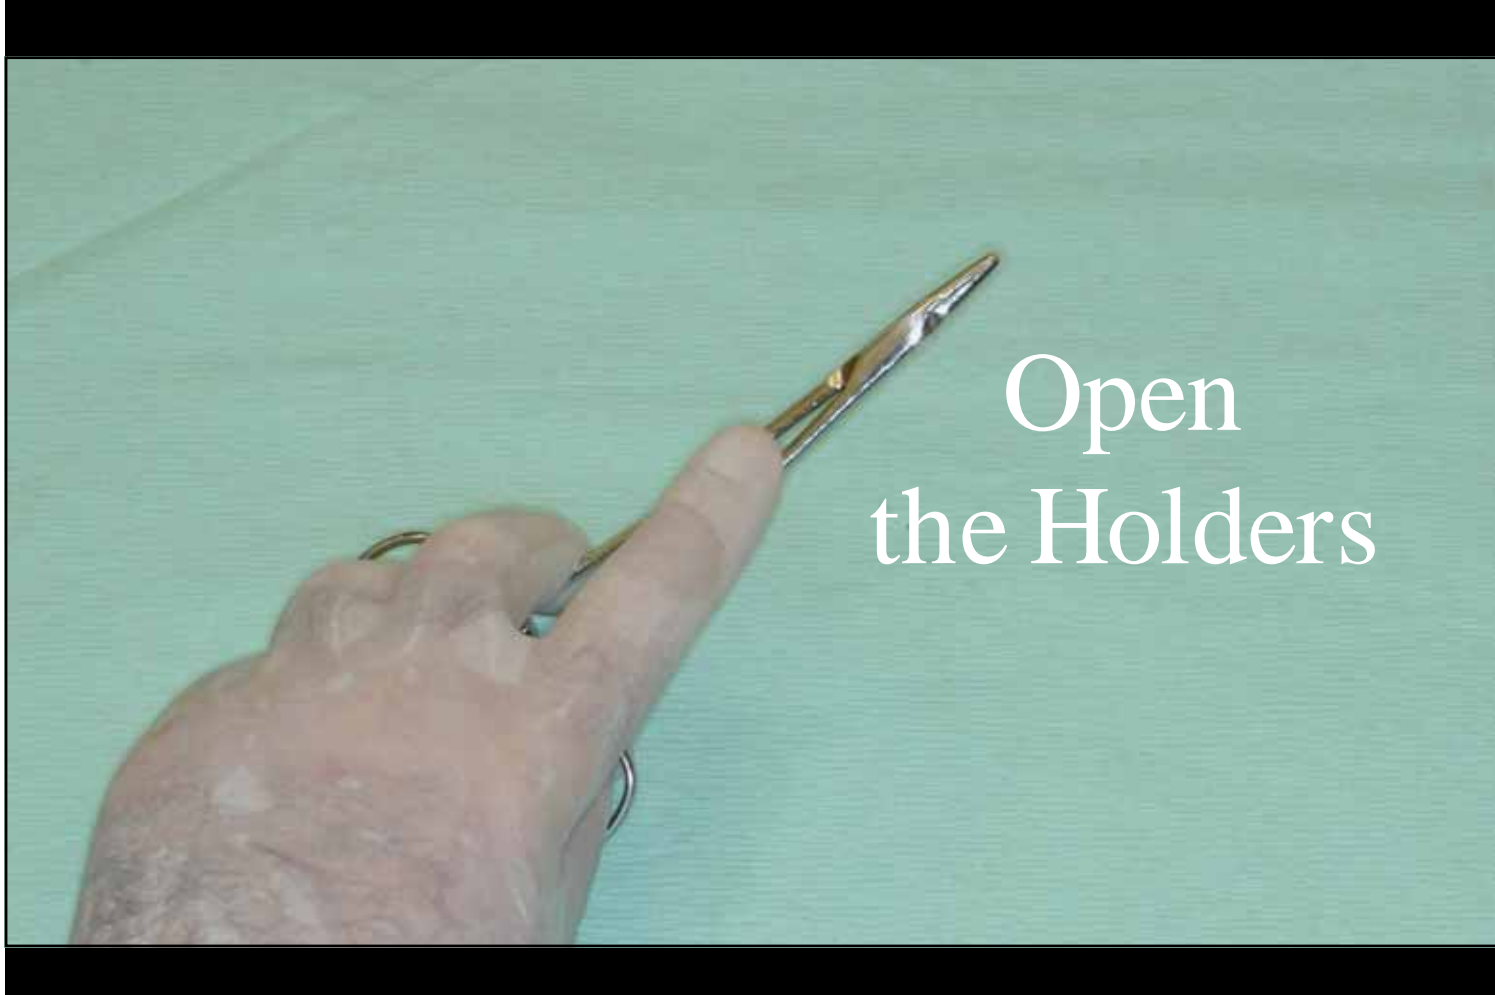

The Left Handed

Standard
Surgical
Grip

Open
the Holders

A close-up photograph of a hand holding a pair of surgical forceps. The hand is positioned on the left side of the frame, with the thumb and index finger gripping the handles of the forceps. The forceps are held in a way that the tips are pointing towards the upper right. The background is a solid, light green color. The text "Close the Holders" is overlaid on the right side of the image in a white, serif font.

Close
the Holders

Open
the Holders

A close-up photograph of a hand holding a pair of surgical forceps. The hand is positioned on the left side of the frame, with the thumb and index finger gripping the handles of the forceps. The forceps are held in a way that the tips are pointing towards the upper right. The background is a solid, light teal color. The entire image is framed by a black border.

Close
the Holders

Open
the Holders

A close-up photograph of a hand holding a pair of surgical forceps. The hand is positioned on the left side of the frame, with the thumb and index finger gripping the handles of the forceps. The forceps are held in a way that their tips are pointing towards the upper right. The background is a solid, light teal color. The entire image is framed by a black border.

Close
the Holders

Open
the Holders

A close-up photograph of a hand holding a pair of surgical forceps. The hand is positioned on the left side of the frame, with the thumb and index finger gripping the handles of the forceps. The forceps are held in a way that the tips are pointing towards the upper right. The background is a solid, light green color. The text "Close the Holders" is overlaid on the right side of the image in a white, serif font.