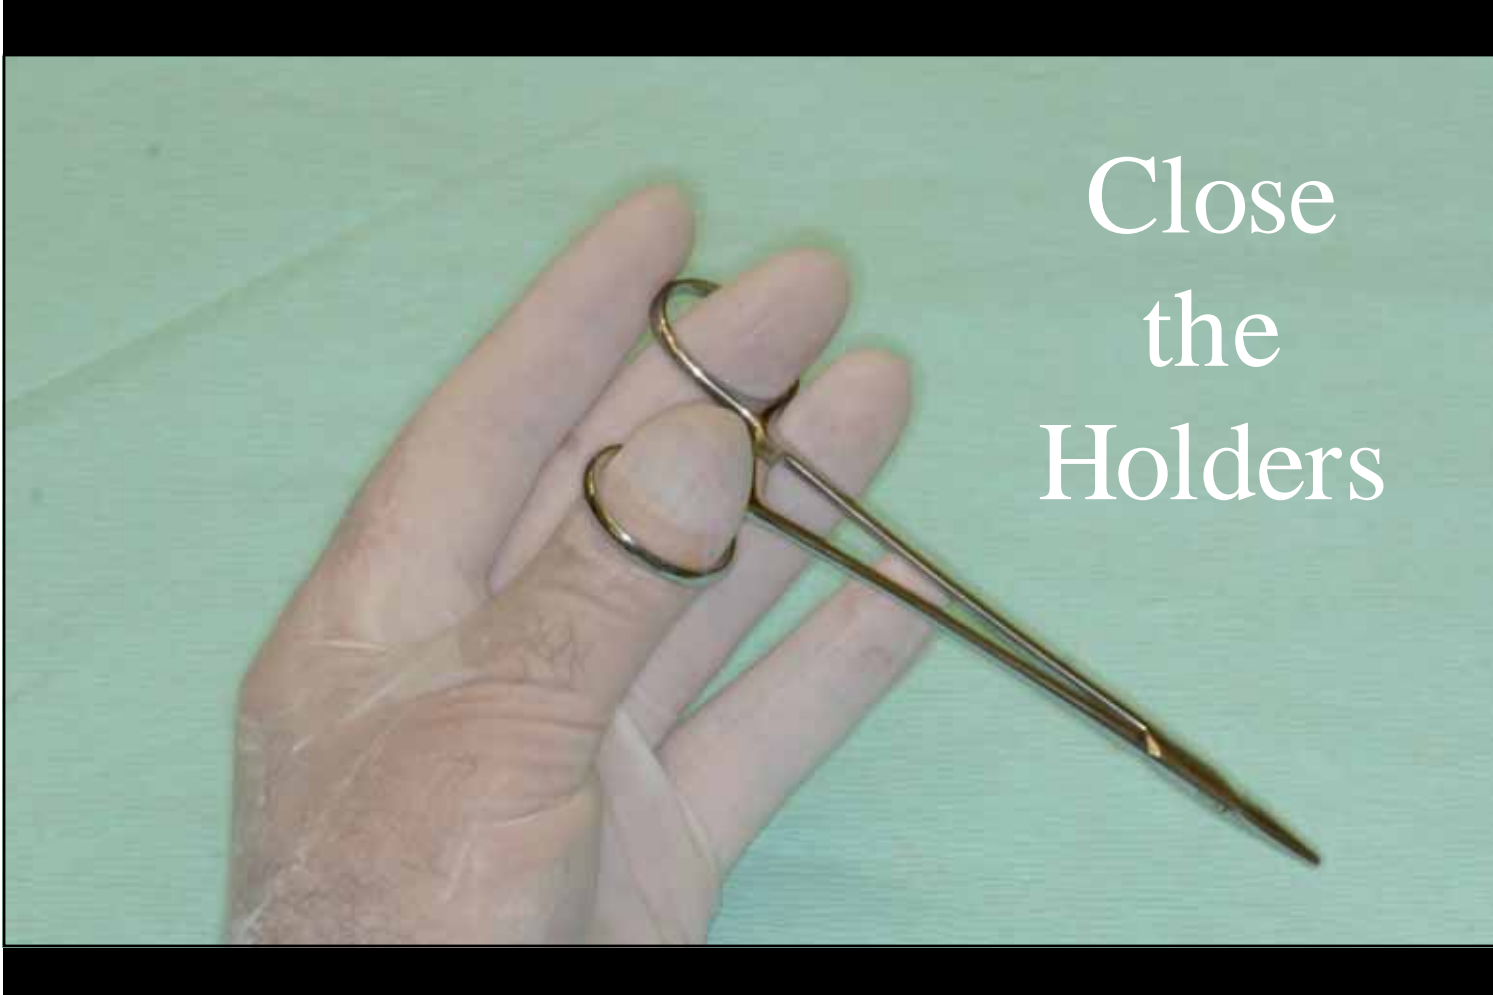

Close
the Holders

Open
the Holders

A close-up photograph of a hand holding a pair of surgical forceps. The hand is positioned on the left side of the frame, with the thumb and index finger gripping the handles of the forceps. The forceps are held in a way that the tips are pointing towards the upper right. The background is a solid, light teal color. The text "Close the Holders" is overlaid on the right side of the image in a white, serif font.

Close
the Holders

Or Left Handed

Reverse
Surgical
Grip

Open
the
Holders

Close
the
Holders

Open
the
Holders

Close
the
Holders

Open
the
Holders