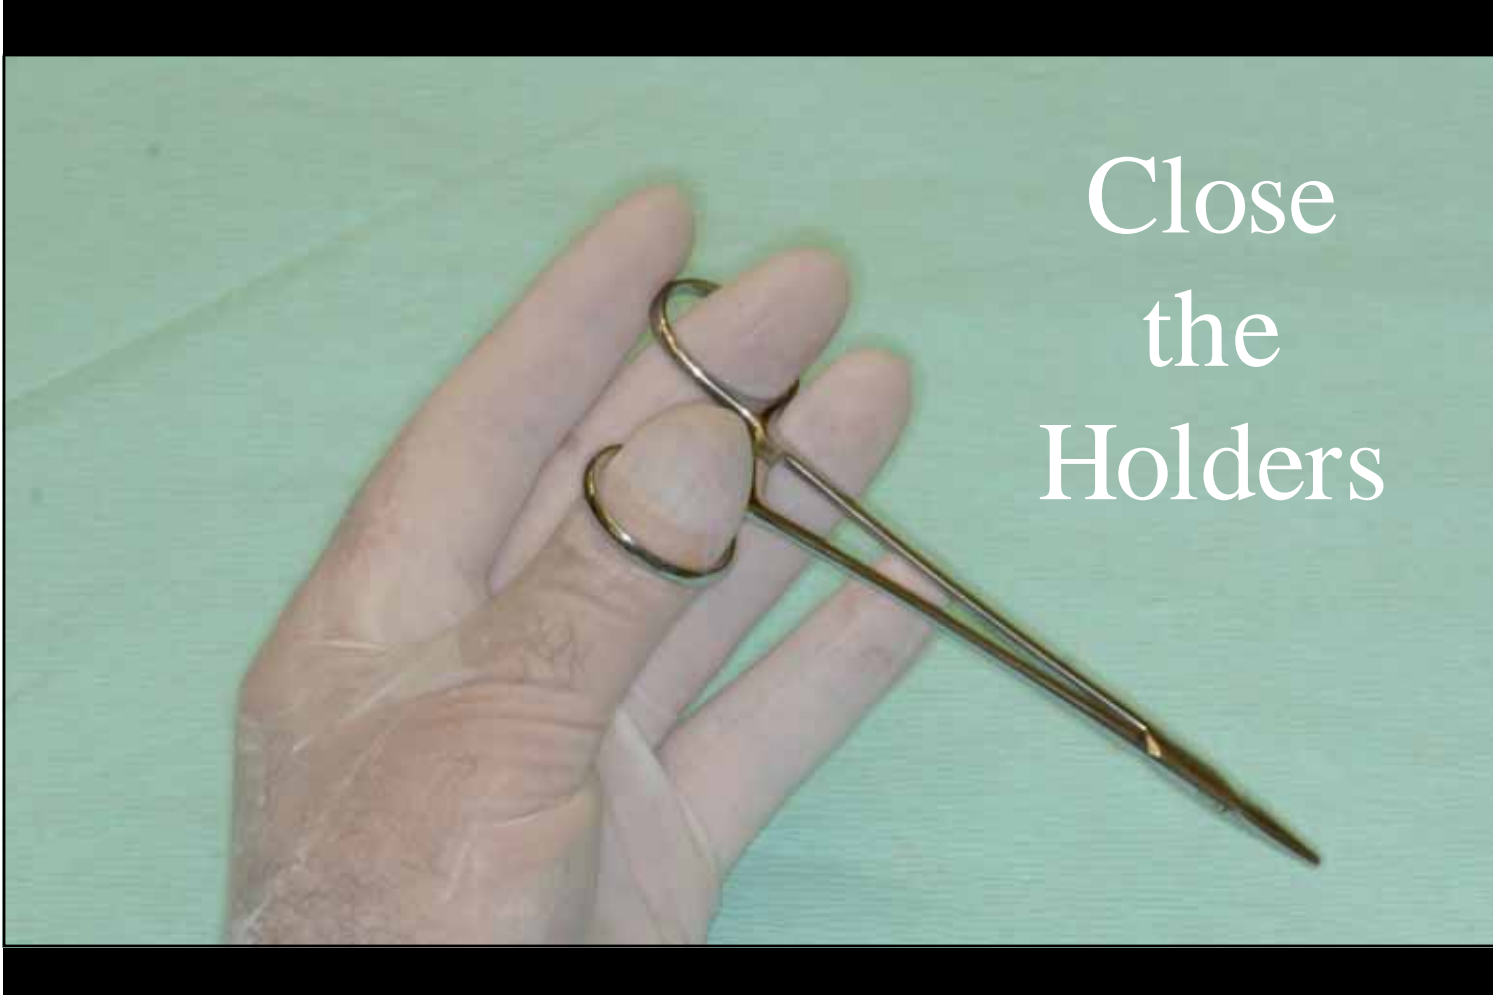

Close
the
Holders