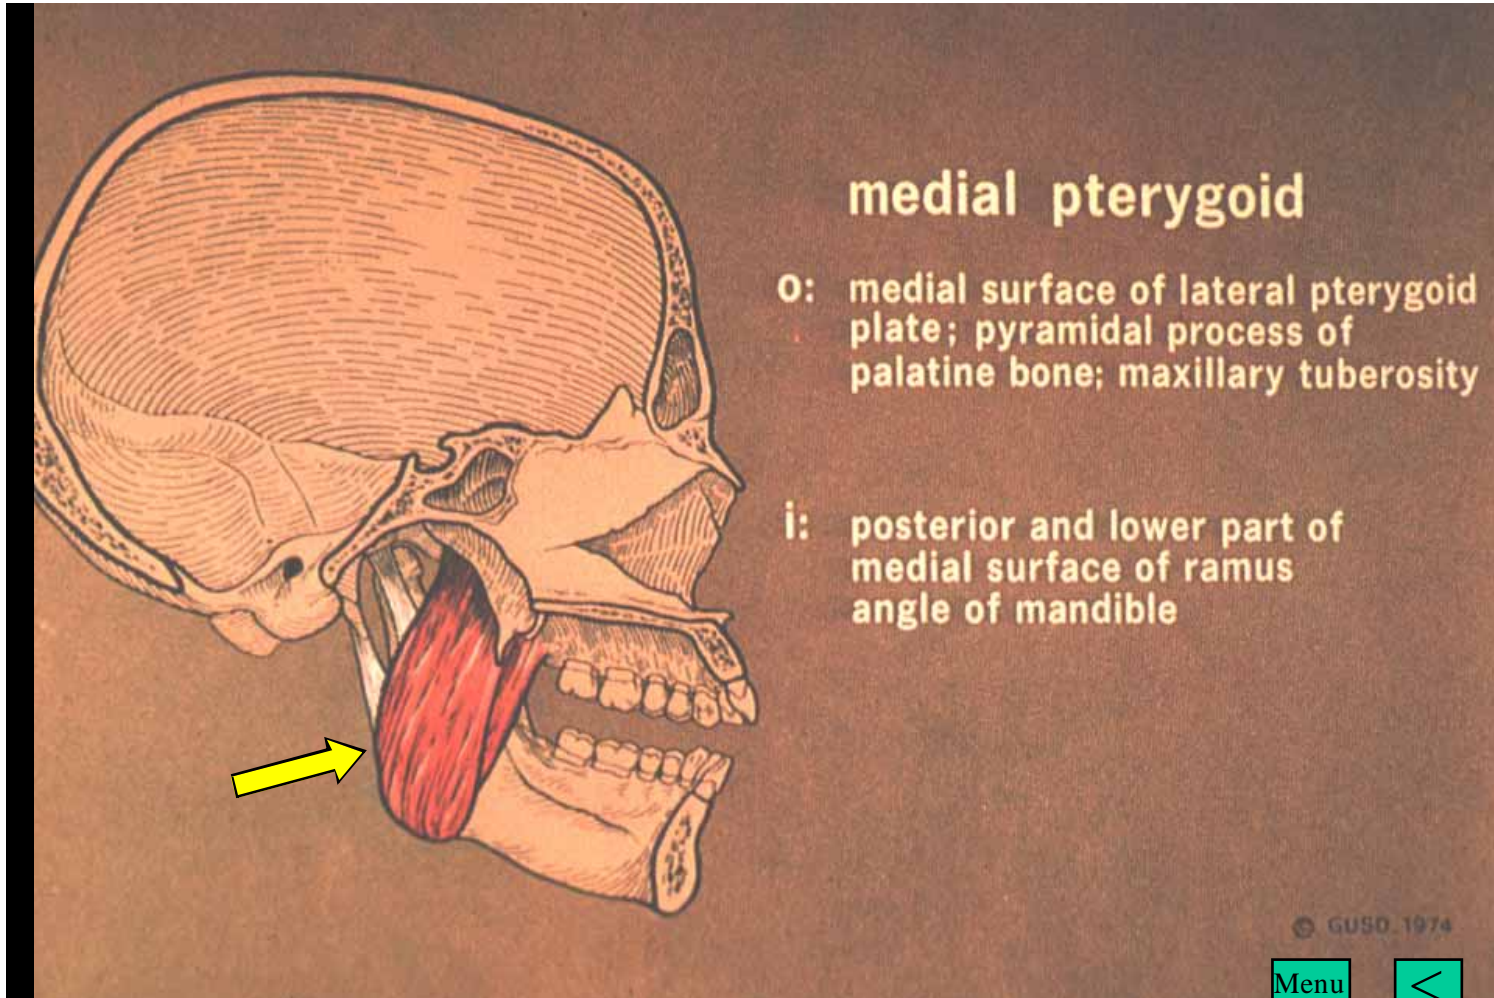

# Lateral Pterygoid Muscle

masseter

temporalis

lateral pterygoid

medial pterygoid

© GUSD, 1974

Menu

## lateral pterygoid

- O: superior head - infratemporal surface of sphenoid greater wing
- inferior head - lateral surface of lateral pterygoid plate
- i: anterior portion of condylar neck and TMJ capsule