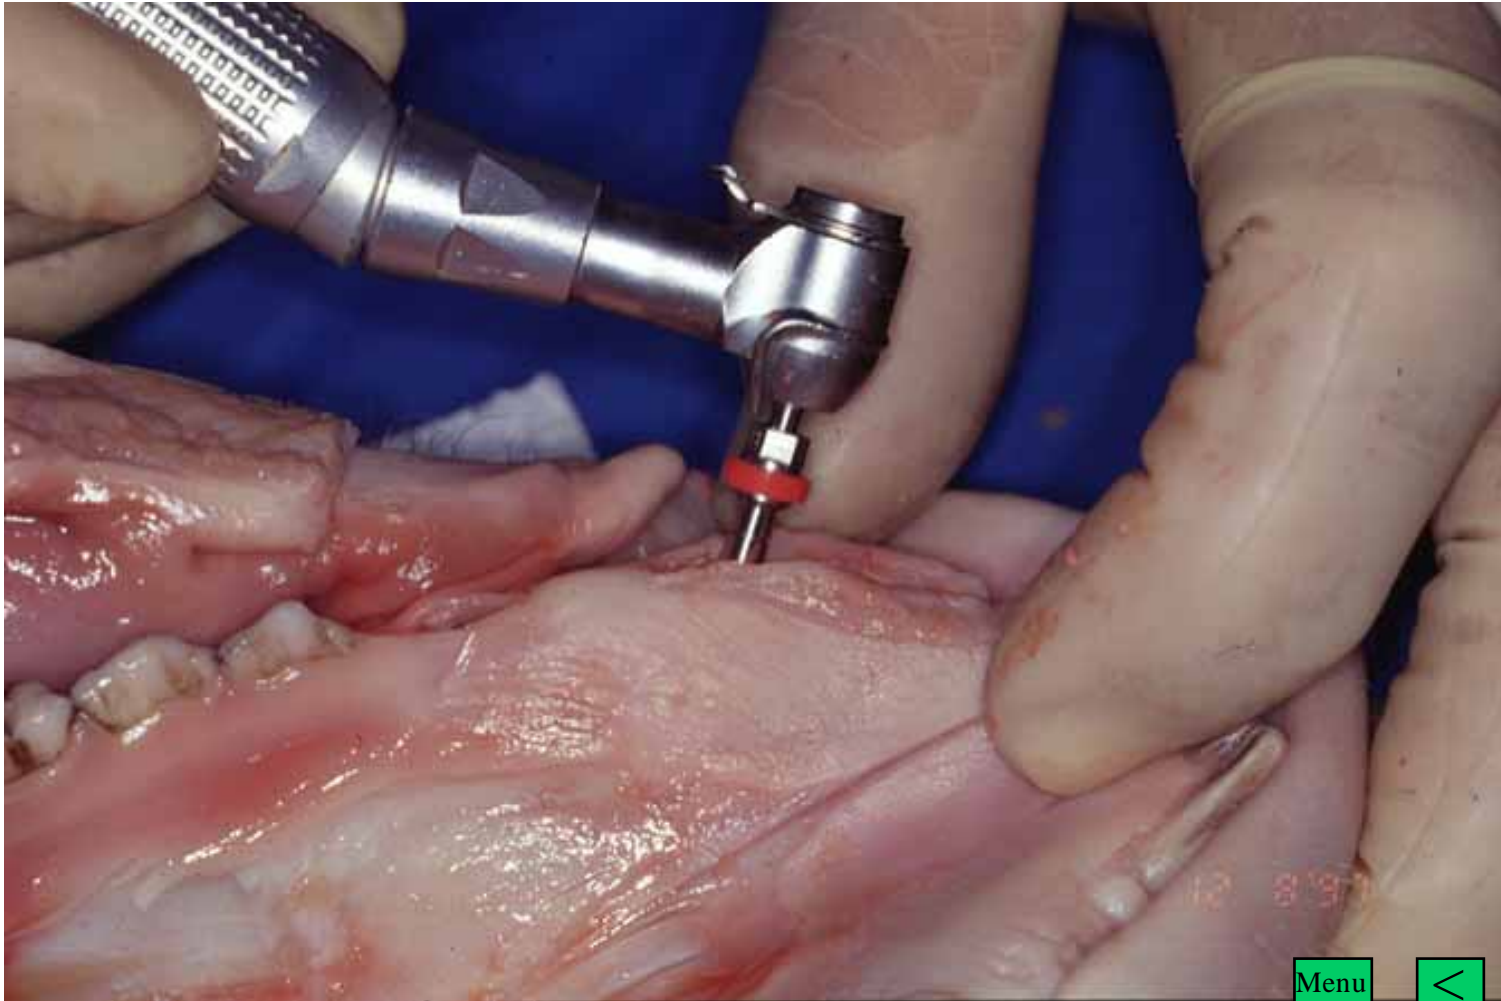

3.8 mm Tap

Menu

Menu

Screw Implant placement

8'97

Menu

Menu

Screw Implant placed

Menu

The End

Screw Implant placed