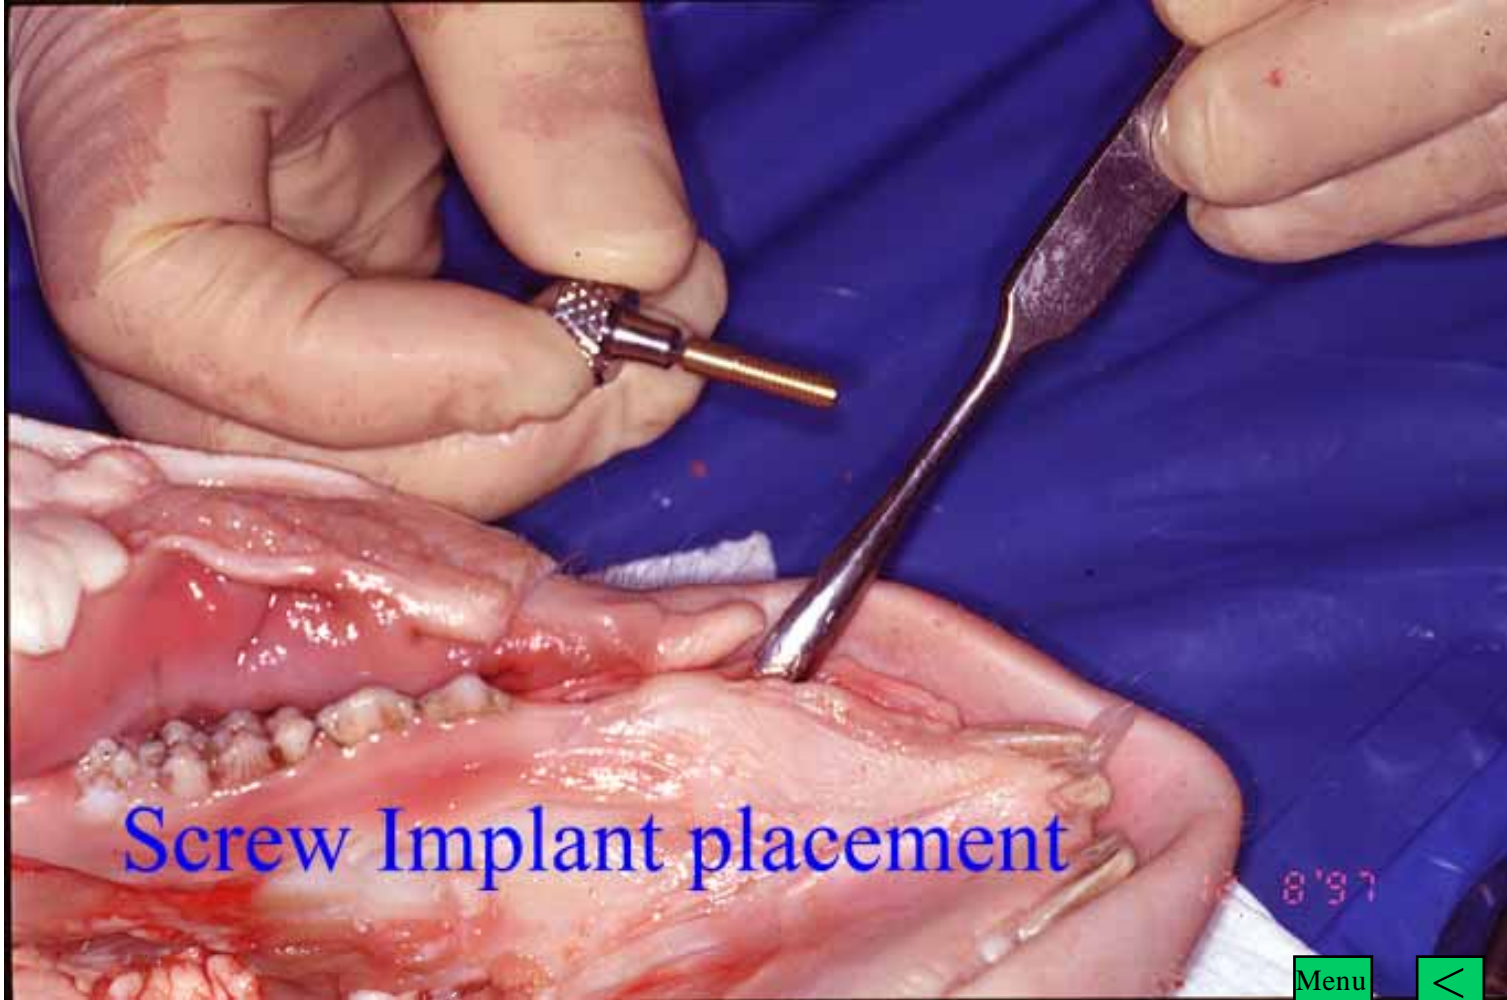

3.8 mm Tap

Menu

Menu

Screw Implant placement

8'97

Menu

Menu

Screw Implant placed

Menu

The End

Screw Implant placed