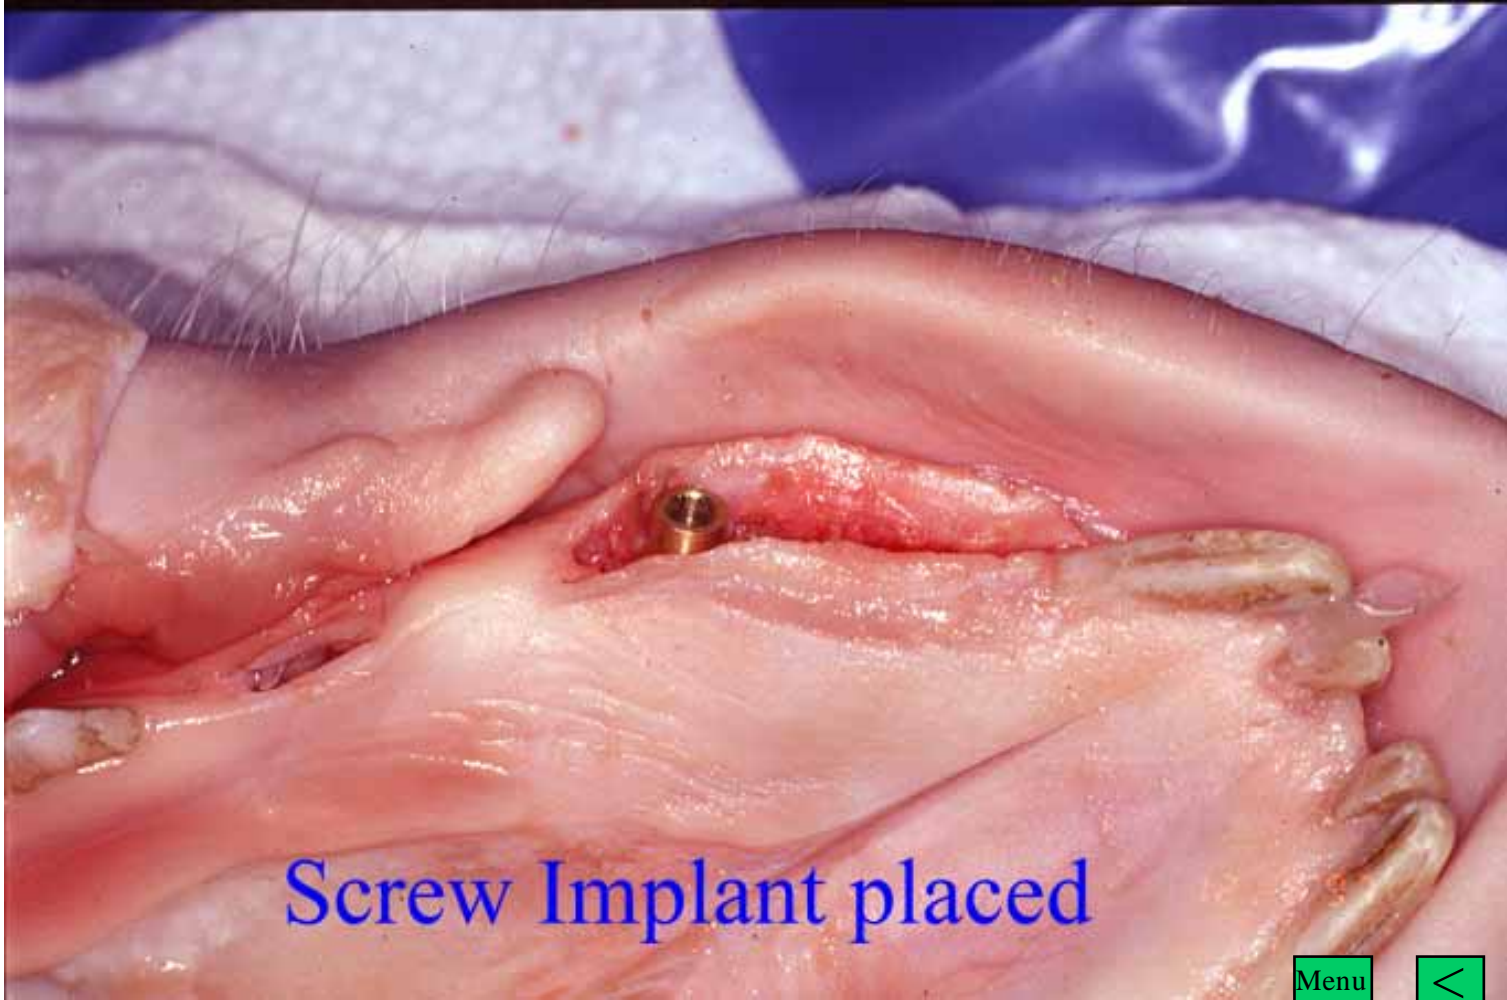

3.8 mm Tap

Menu

Menu

Screw Implant placement

8'97

Menu

Menu

Screw Implant placed

Menu

The End

Screw Implant placed