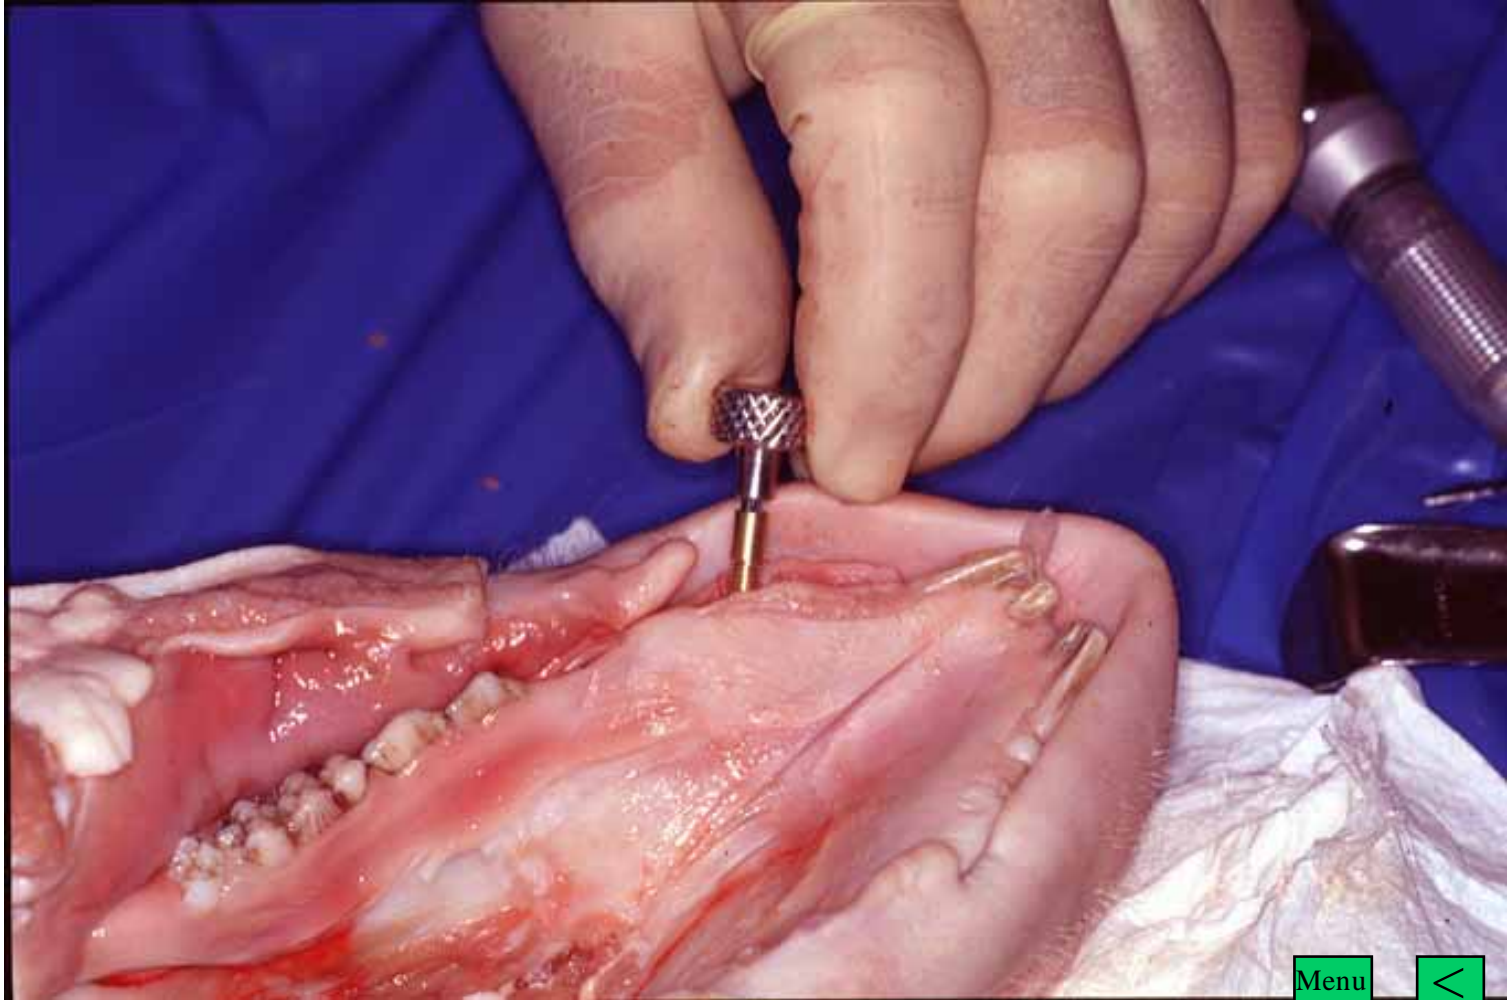

3.8 mm Tap

Menu

Menu

Screw Implant placement

8'97

Menu

Menu

Screw Implant placed

Menu

The End

Screw Implant placed