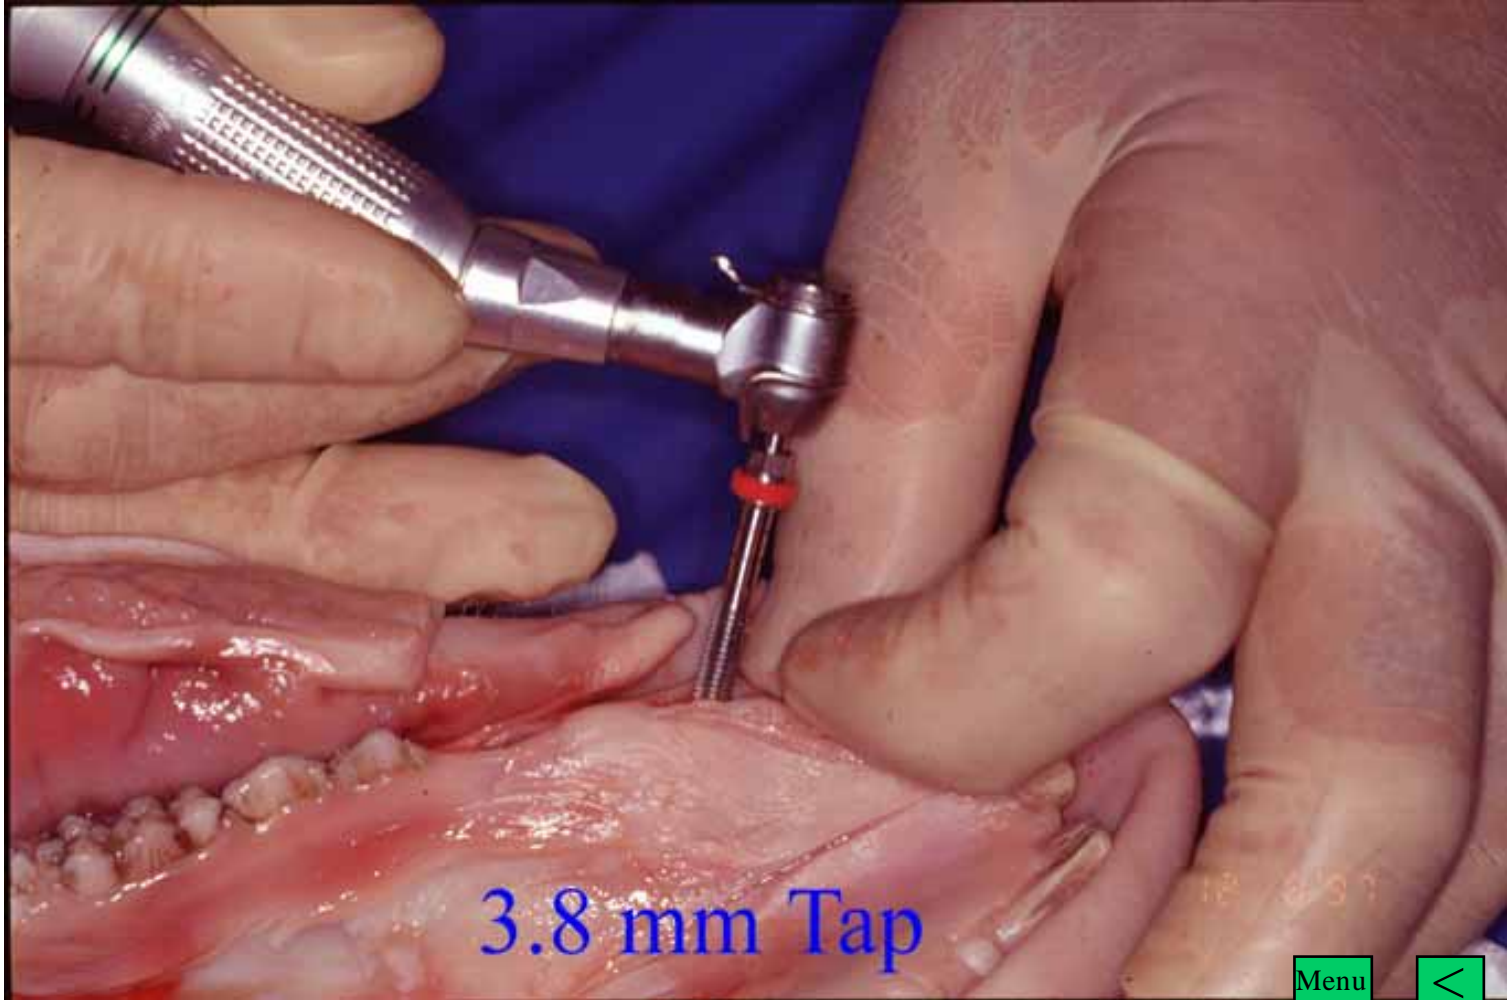

3.8 mm Tap

Menu

Menu

Screw Implant placement

8'97

Menu

Menu

Screw Implant placed

Menu

The End

Screw Implant placed