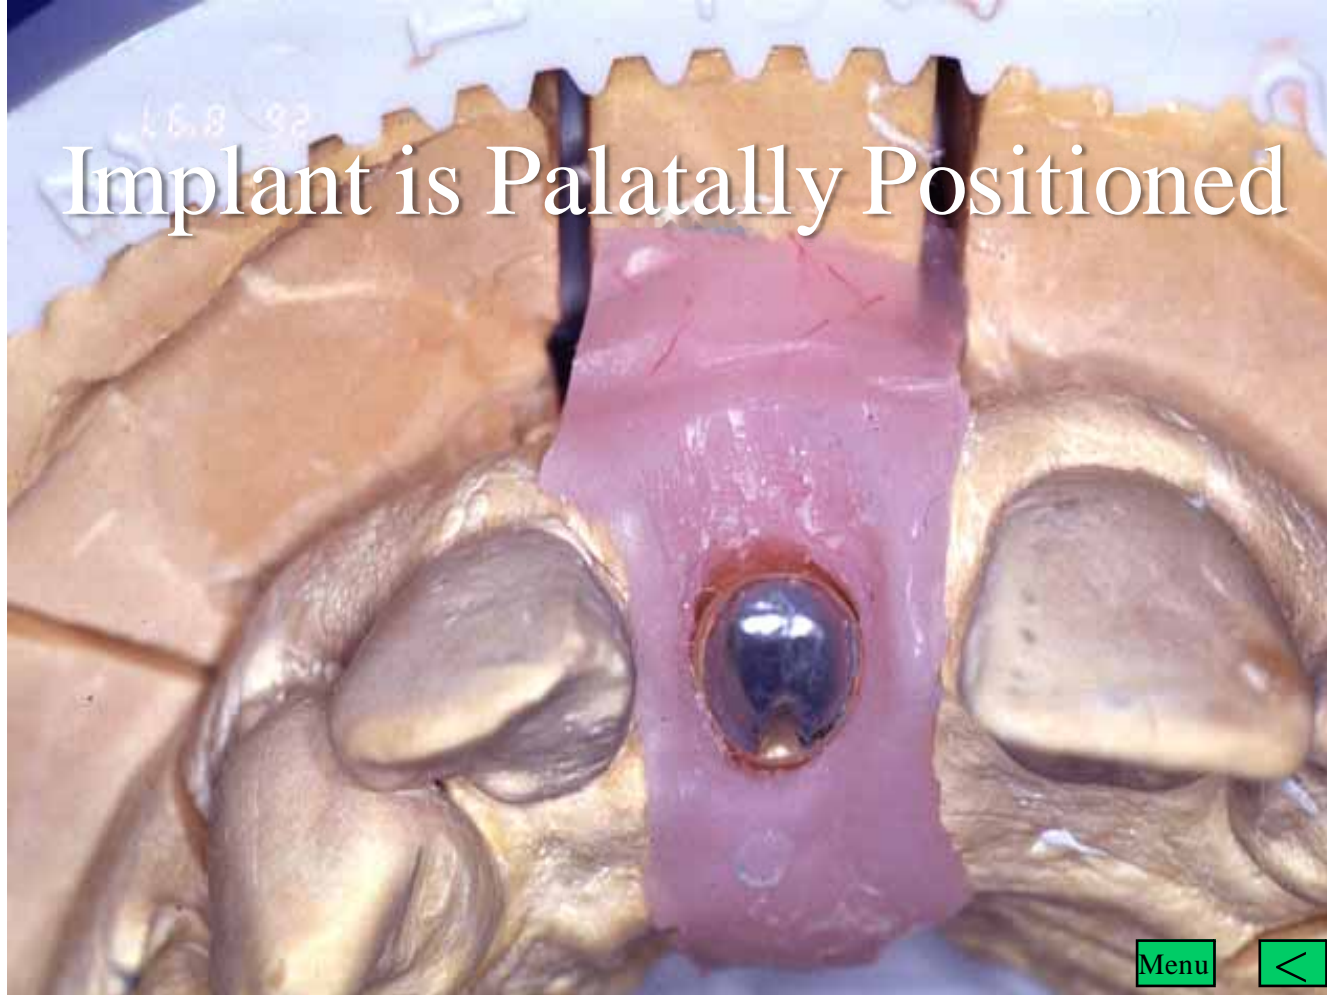

Menu

Emergence Profile

The Shape of the Neck of the
Crown

as it emerges through the
Gingiva

Menu

Emergence Profile may be divided into

- Mesial Contour
- Distal Contour
- Labial Contour
- Palatal Contour

Menu

Mesial Contour

Distal Contour

Labial Contour

Menu

Palatal Contour

Palatal Contour

Gingival Contour

Menu

Implant is Palatally Positioned

Palatally Positioned

Menu

The Restoration

Menu

Ridge Lap required to produce the
Correct Emergence Profiled

Super Floss used to clean the Ridge
Lap

Super Floss used to clean the Ridge
Lap