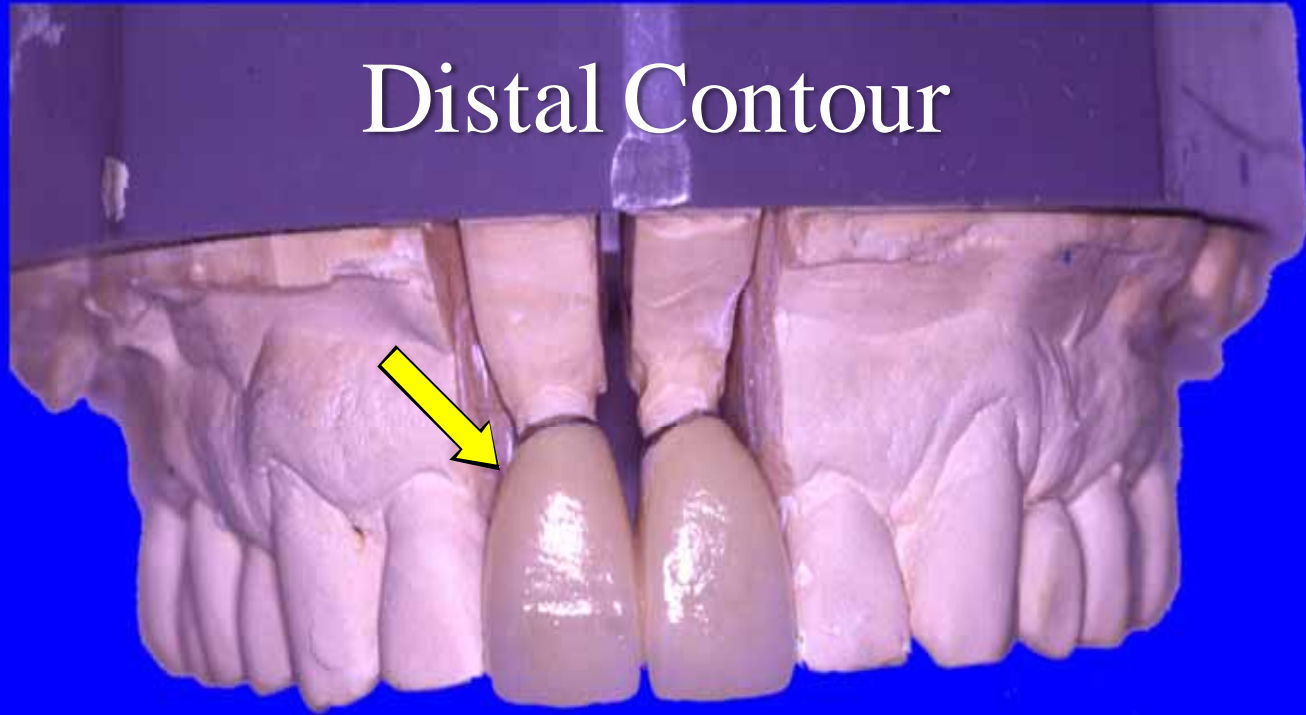

Menu

Emergence Profile

The Shape of the Neck of the
Crown

as it emerges through the
Gingiva

Menu

Emergence Profile may be divided into

- Mesial Contour
- Distal Contour
- Labial Contour
- Palatal Contour

Menu

Mesial Contour

Distal Contour

Labial Contour

Menu

Palatal Contour

Palatal Contour

Gingival Contour

Menu

Implant is Palatally Positioned

Palatally Positioned

Menu

The Restoration

Menu

Ridge Lap required to produce the
Correct Emergence Profiled

Super Floss used to clean the Ridge
Lap

Super Floss used to clean the Ridge
Lap