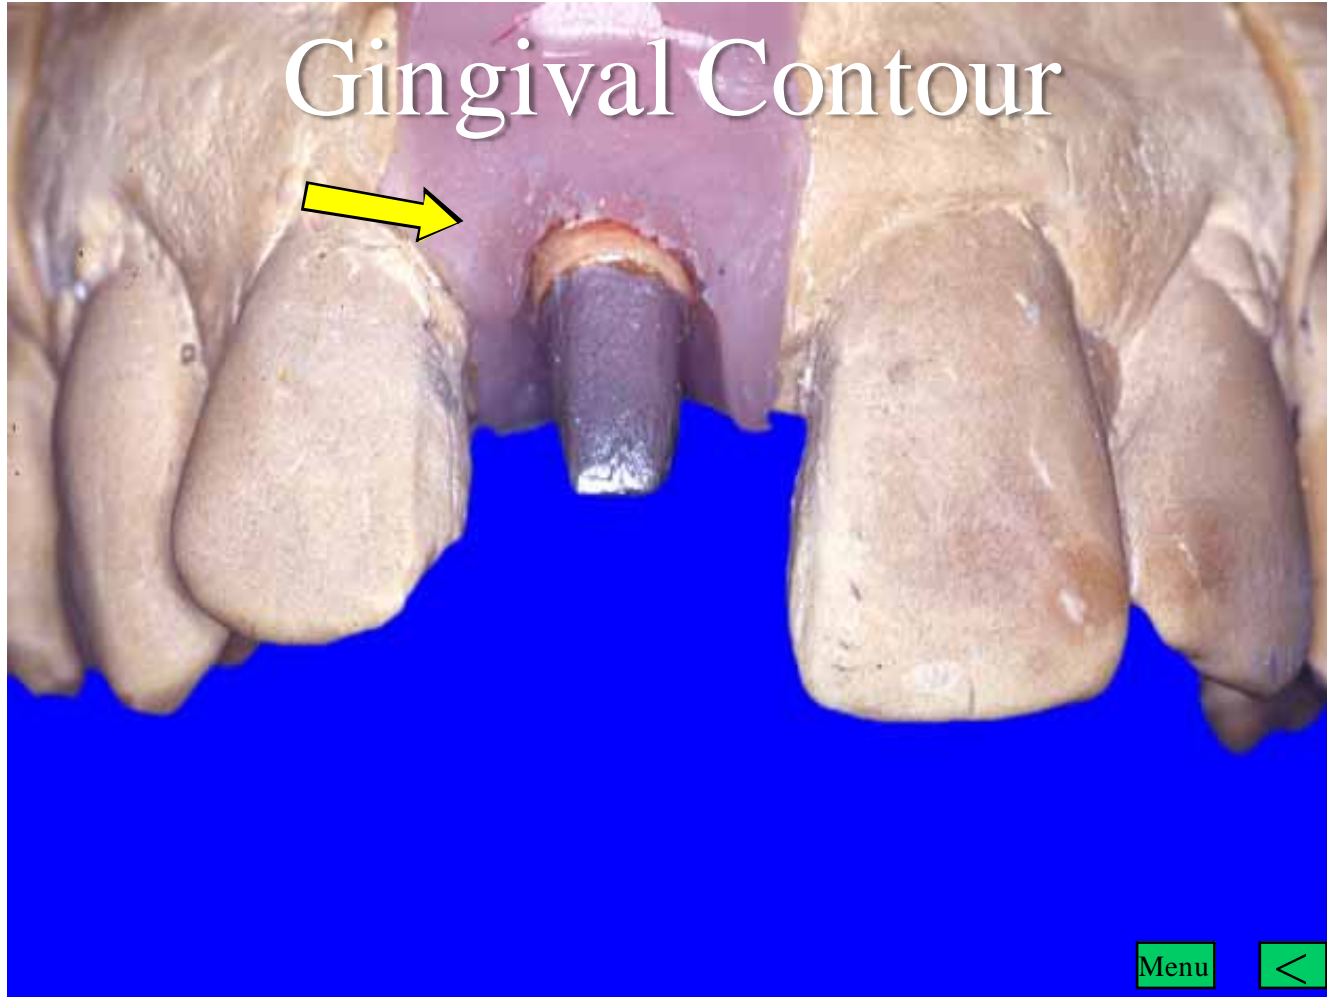

Menu

Emergence Profile

The Shape of the Neck of the
Crown

as it emerges through the
Gingiva

Menu

Emergence Profile may be divided into

- Mesial Contour
- Distal Contour
- Labial Contour
- Palatal Contour

Menu

Mesial Contour

Distal Contour

Labial Contour

Menu

Palatal Contour

Palatal Contour

Gingival Contour

Menu

Implant is Palatally Positioned

Palatally Positioned

Menu

The Restoration

Menu

Ridge Lap required to produce the
Correct Emergence Profiled

Super Floss used to clean the Ridge
Lap

Super Floss used to clean the Ridge
Lap