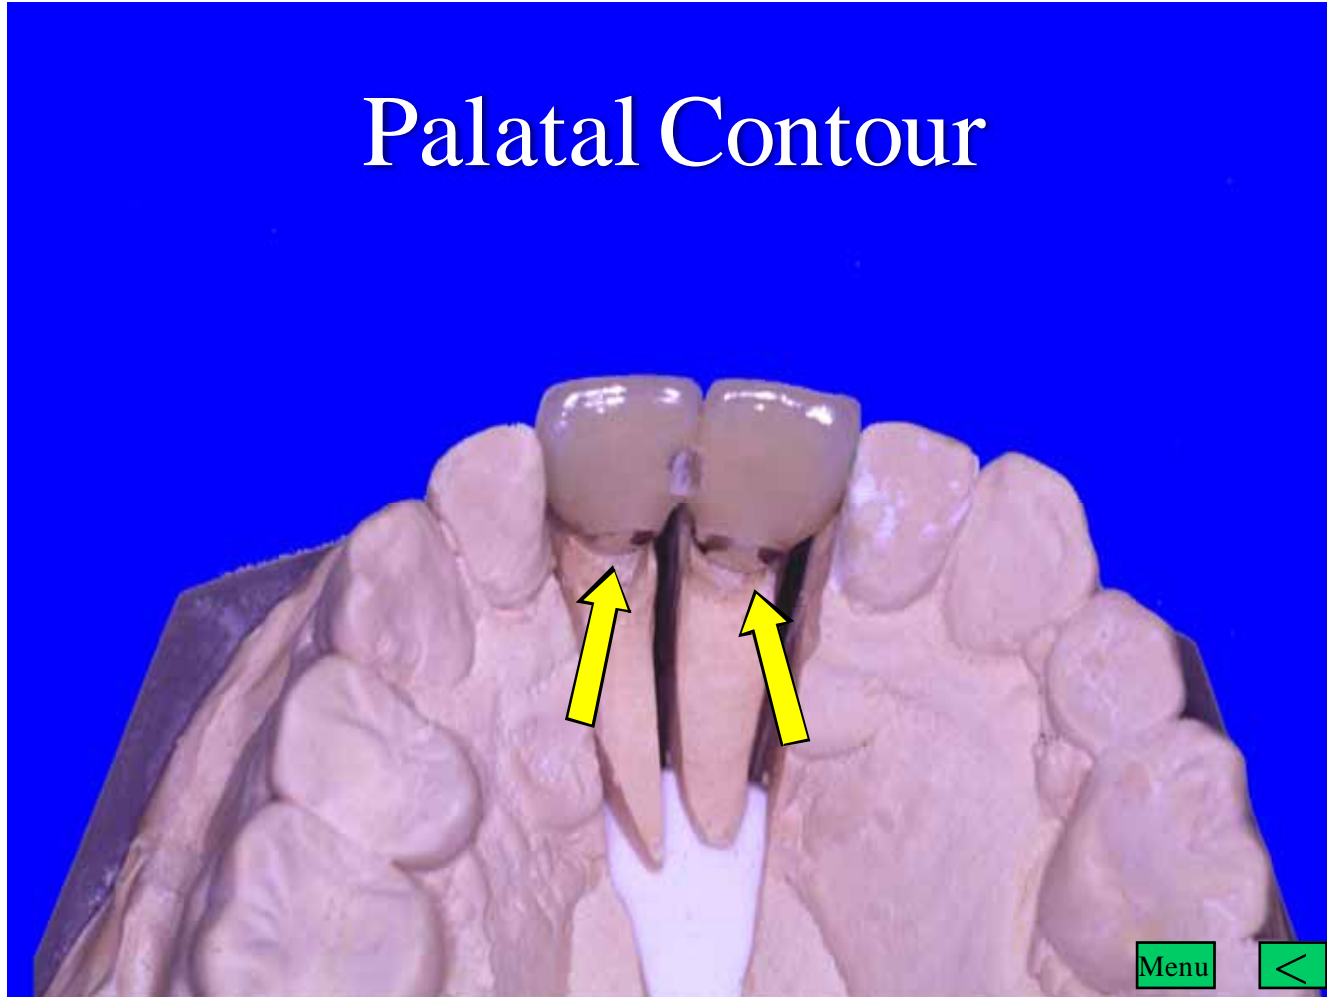

Menu

Emergence Profile

The Shape of the Neck of the
Crown

as it emerges through the
Gingiva

Menu

Emergence Profile may be divided into

- Mesial Contour
- Distal Contour
- Labial Contour
- Palatal Contour

Menu

Mesial Contour

Distal Contour

Labial Contour

Menu

Palatal Contour

Palatal Contour

Gingival Contour

Menu

Implant is Palatally Positioned

Palatally Positioned

Menu

The Restoration

Menu

Ridge Lap required to produce the
Correct Emergence Profiled

Super Floss used to clean the Ridge
Lap

Super Floss used to clean the Ridge
Lap